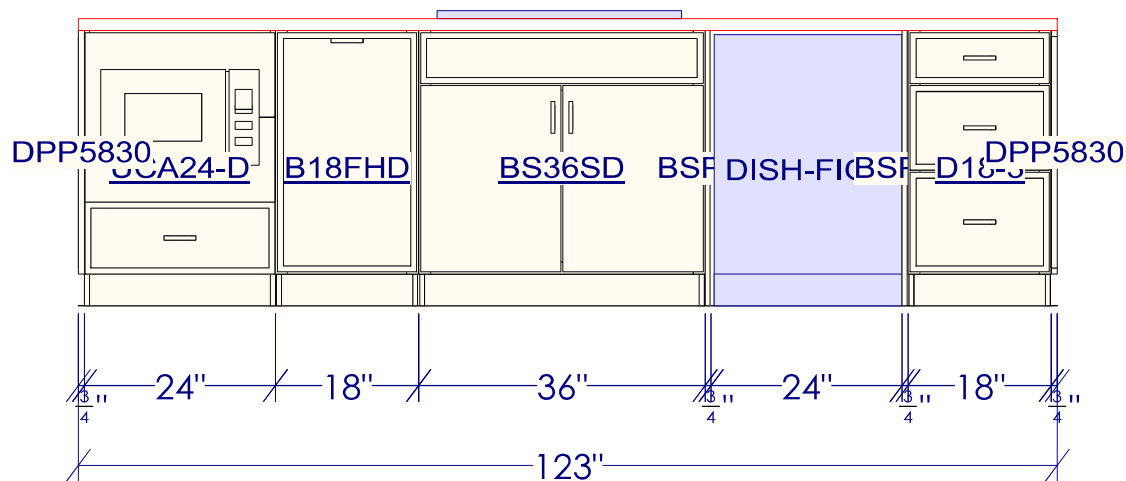

**Double 50 Quart
Trash Pull Out**

All dimensions and size designations given are subject to verification on job site and adjustment to fit job conditions.

2020

This is an original design and must not be released or copied unless applicable fee has been paid or job order placed.