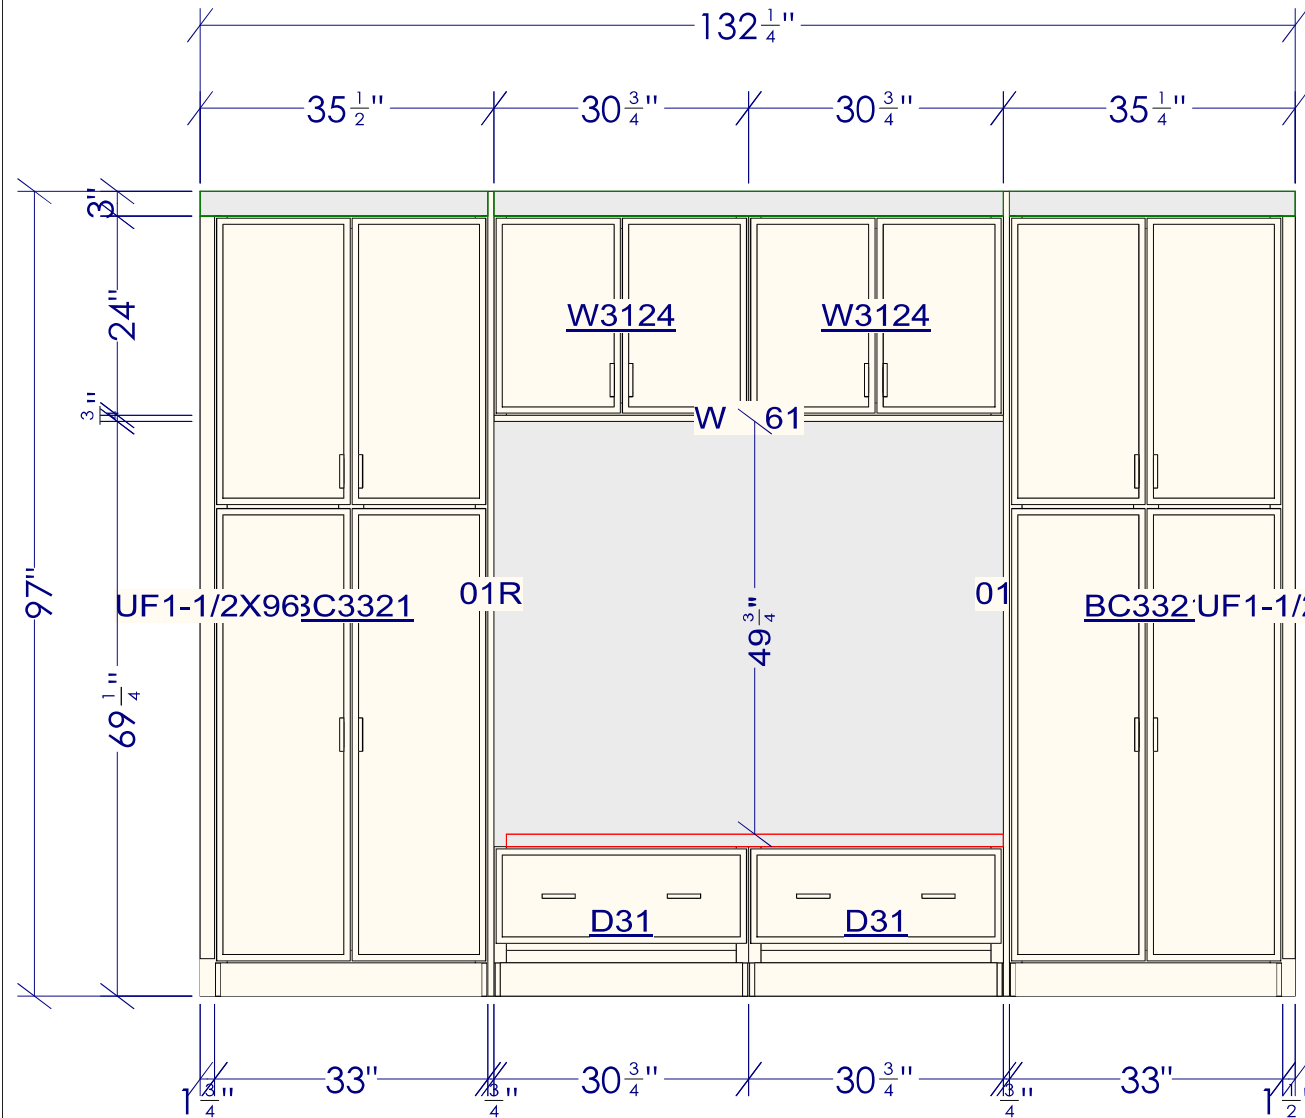

Mudroom

Frameless (Euro)

Iron Ore

Wood Top

Iron Ore

Slim Shaker Doors

Slim Shaker Drawer Fronts

5/8" Plywood Dovetail Drawers

TFSC Full Extension Soft Close

White Interiors

Flat Molding for Crown

625-224MB on Lower

Pantry Doors and

Drawers 9-1/4" Long Handle

625-160MB on Doors

6-3/4" Long Handle

All dimensions and size designations given are subject to verification on job site and adjustment to fit job conditions.

This is an original design and must not be released or copied unless applicable fee has been paid or job order placed.

Designed: 3/27/2026
Printed: 4/9/2026