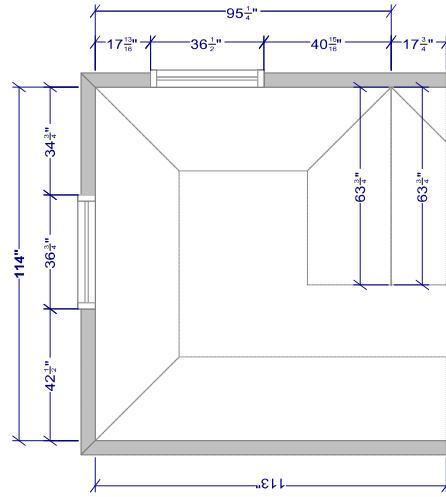

All dimensions _size designations given are subject to verification on job site and adjustment to fit job conditions.

2020

This is an original design and must not be released or copied unless applicable fee has been paid or job order placed.

Designed: 3/27/2026
Printed: 4/9/2026