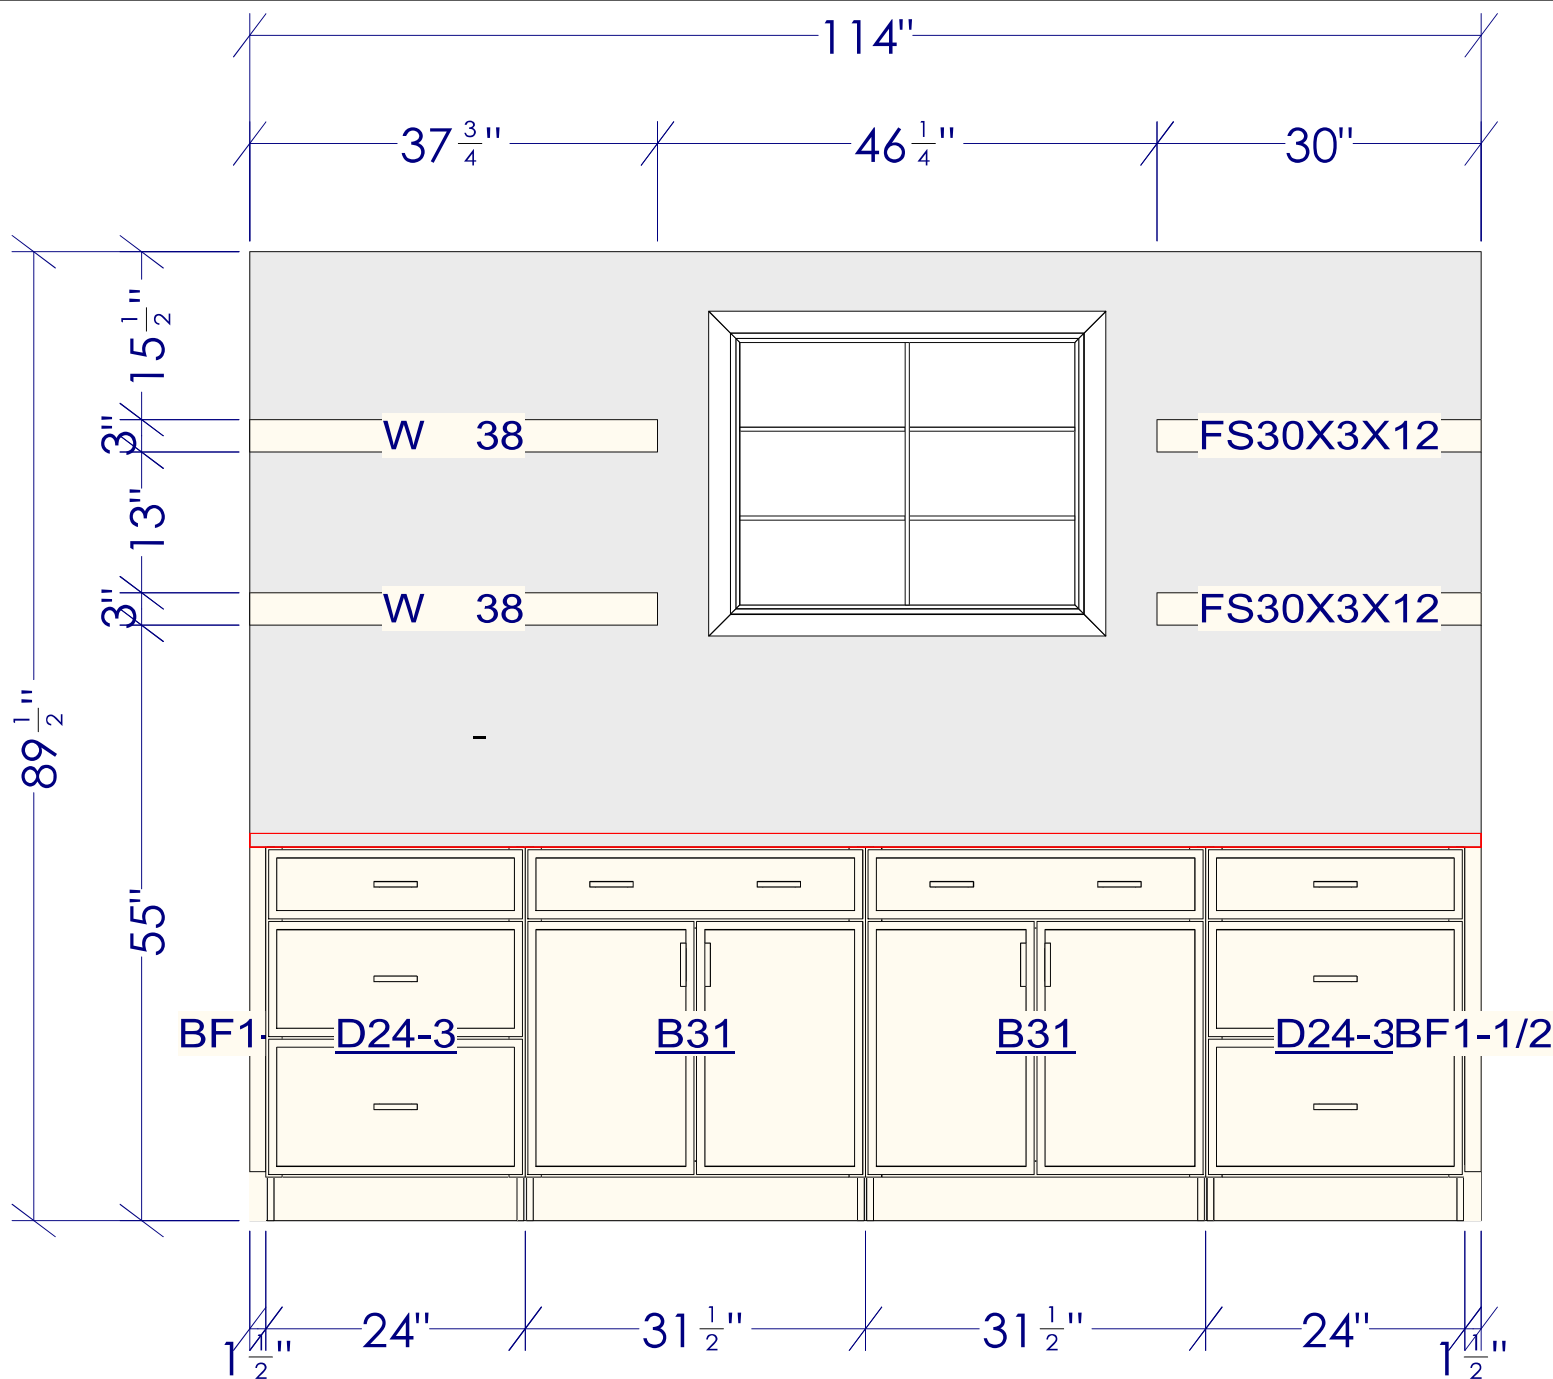

All dimensions and size designations given are subject to verification on job site and adjustment to fit job conditions.

This is an original design and must not be released or copied unless applicable fee has been paid or job order placed.

Designed: 3/27/2026
Printed: 4/9/2026