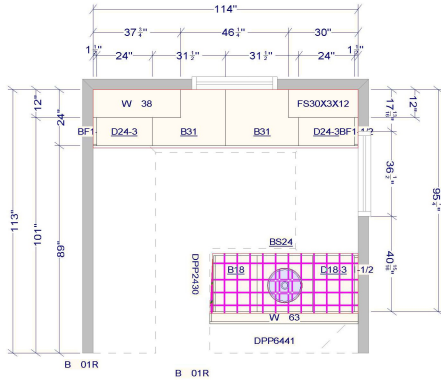

All dimensions size designations given are subject to verification on job site and adjustment to fit job conditions.

This is an original design and must not be released or copied unless applicable fee has been paid or job order placed.

Designed: 3/27/2026
Printed: 4/9/2026