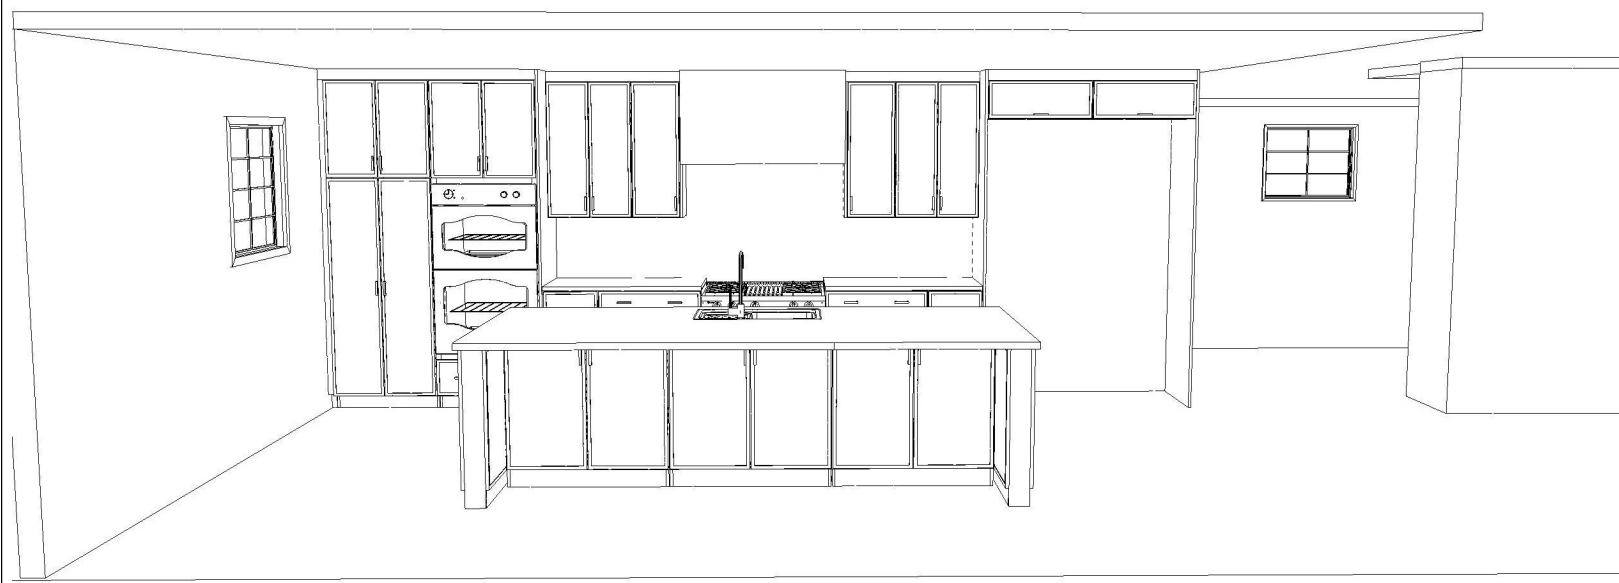

Note: This drawing is an artistic interpretation of the general appearance of the design. It is not meant to be an exact rendition.

2020

Designed: 3/27/2026
Printed: 4/9/2026