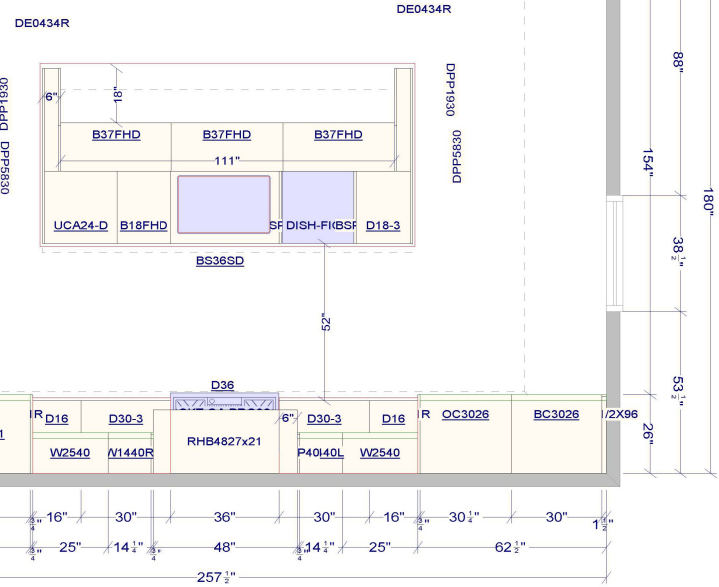

Rachel Stone
Schreiber Remodel
715 South 100 East
Rachel
713-855-2824

Master Bath
Slim Shaker
Walnut Weathered Cedar
625-192SBZ on Drawers

Basement Bar
Slim Shaker
Red Oak
Molasses
625-190SBZ

All dimensions size designations given are subject to verification on job site and adjustment to fit job conditions.