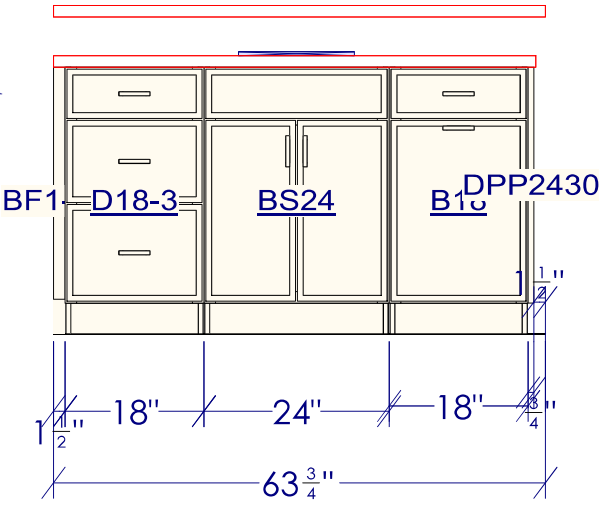

**625-320SBZ on D36-2
13" Long Handle**

**625-224SBZ on D30-3
OC Drawer and Single Lift Up
Door
9-1/4" Long Handle**

**625-160SBZ on Doors
and D16-2
6-3/4" Long Handle**

All dimensions and size designations given are subject to verification on job site and adjustment to fit job conditions.

- 625-160SBZ on Doors
and Drawers**
- 6-3/4" Long Handle**

This is the Wall Side

**Double 35 Quart
Trash Pull Out**

<p>All dimensions _size designations given are subject to verification on job site and adjustment to fit job conditions.</p>		<p>This is an original design and must not be released or copied unless applicable fee has been paid or job order placed.</p>	<p>Designed: 3/27/2026 Printed: 4/9/2026</p>
<p>Rachel Stone Schreiber Remodel Update 1 Use</p>		<p>Basement bar Face</p>	<p>Drawing #: 1 No Scale.</p>