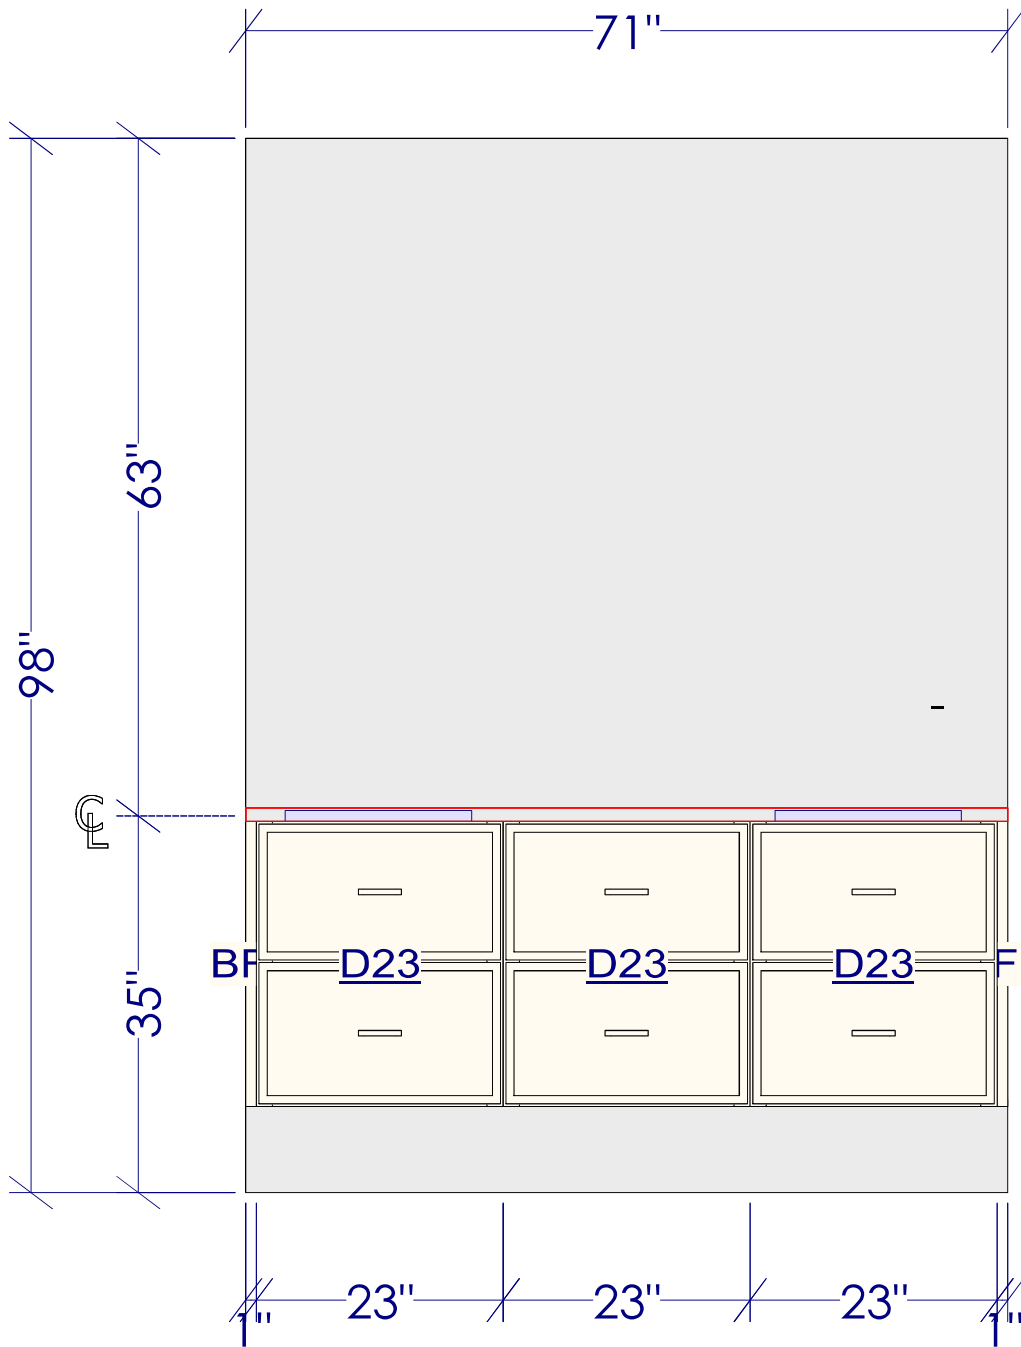

Master Bath

Frameless (Euro)

Walnut Weathered Cedar

Slim Shaker Doors

Slim Shaker Drawer Fronts

5/8" Plywood Dovetail Drawers

TFSC Full Extension Soft Close

White Interiors

Sink cabinets

U Shape with 14x14

box 4-1/4" Tall

Bottom Drawer U Shape

with 13 x 13

7-1/4" Tall Box

625-192SBZ on Drawers

8" Long Handle

All dimensions & size designations given are subject to verification on job site and adjustment to fit job conditions.		This is an original design and must not be released or copied unless applicable fee has been paid or job order placed.	Designed: 3/27/2026 Printed: 4/9/2026