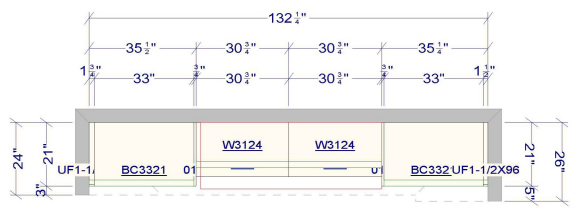

Basement Bar
Slim Shaker
Red Oak
Molasses
625-190SBZ