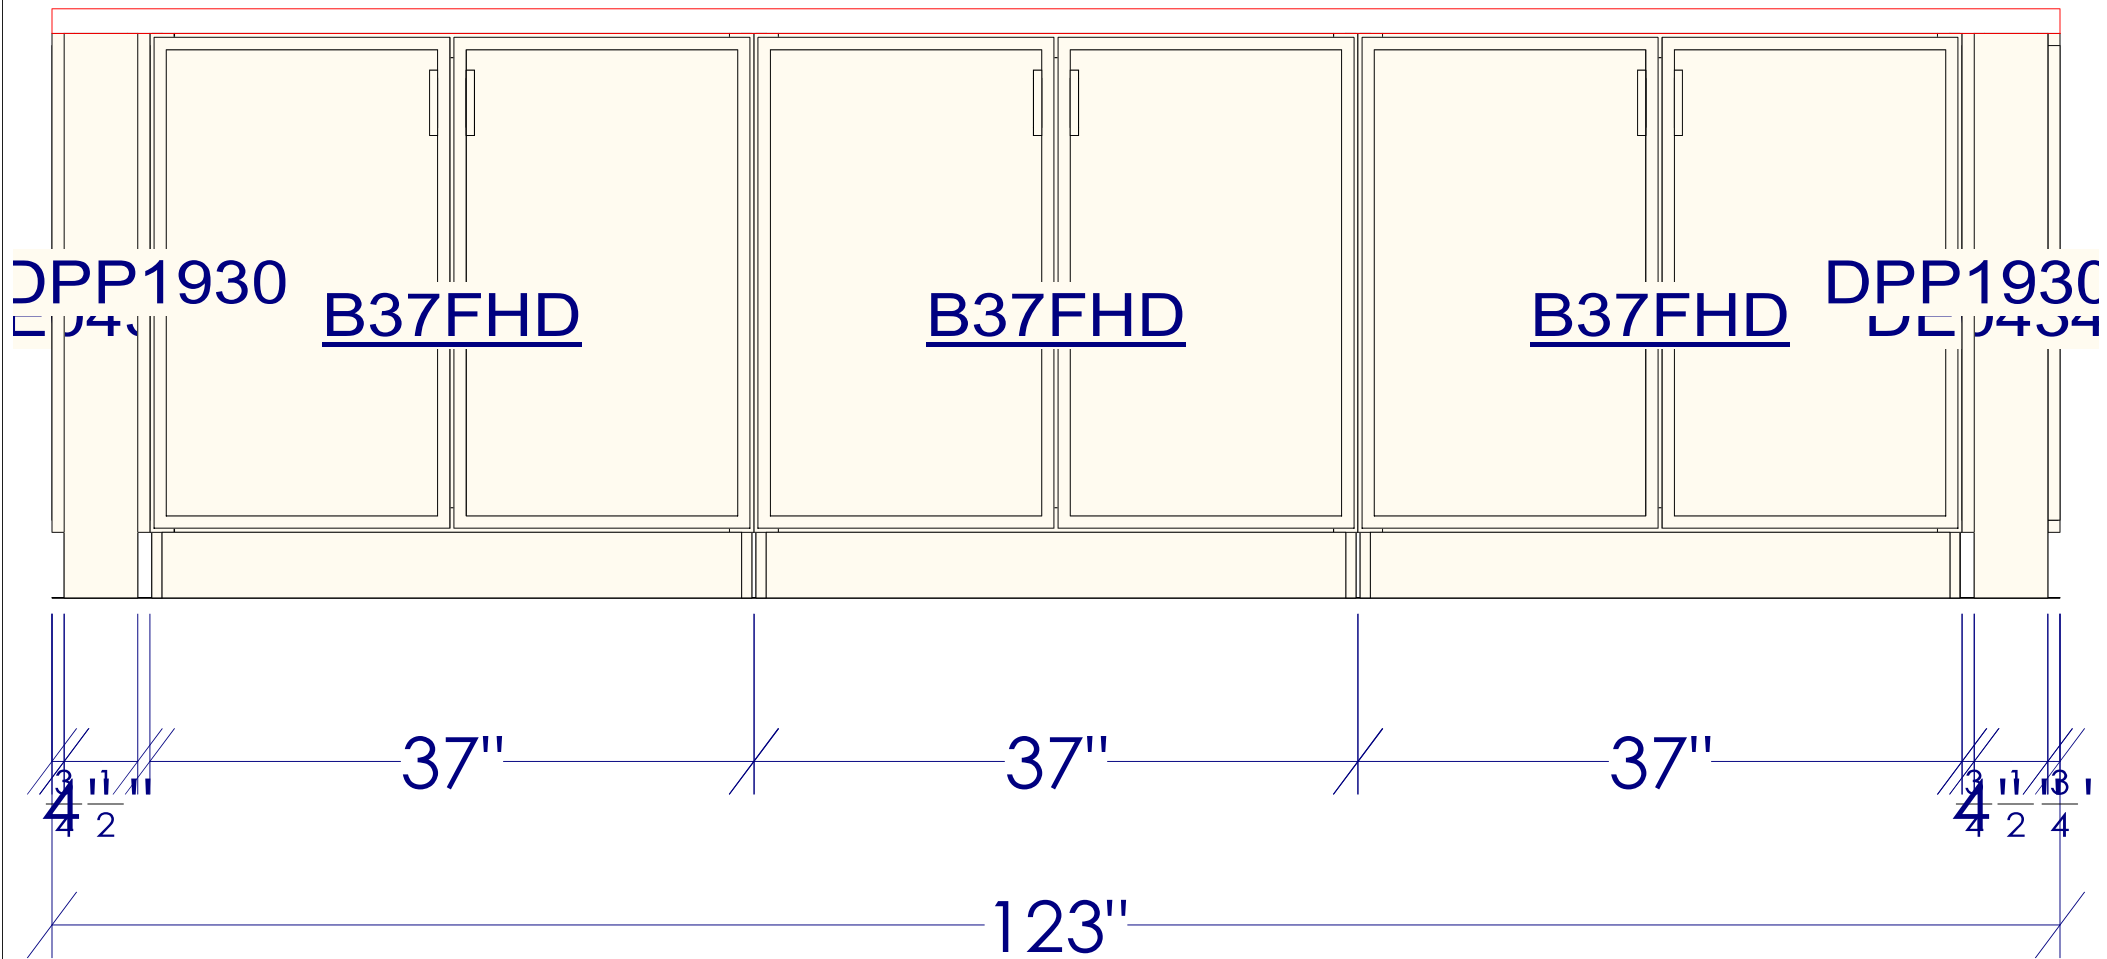

All dimensions and size designations given are subject to verification on job site and adjustment to fit job conditions.

This is an original design and must not be released or copied unless applicable fee has been paid or job order placed.

Designed: 3/27/2026
Printed: 4/9/2026