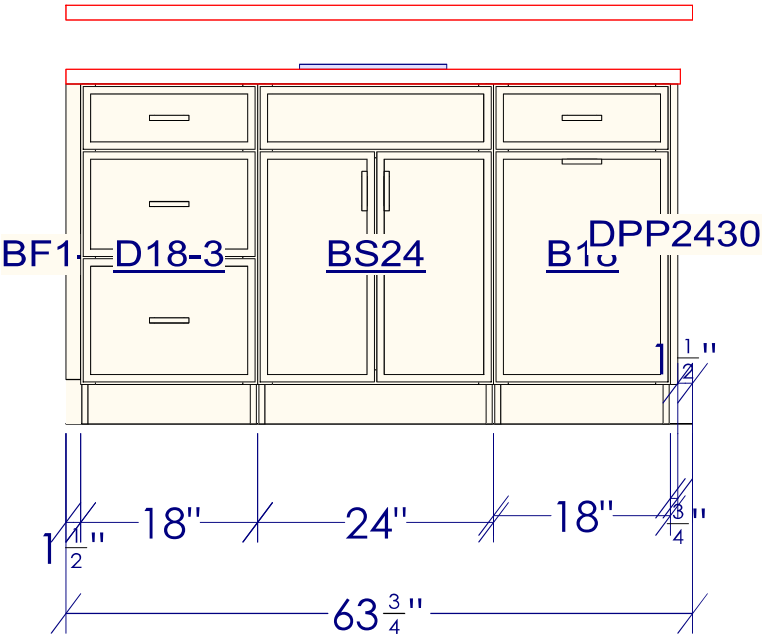

This is the Wall Side

**Double 35 Quart
Trash Pull Out**

Basement Bar

Frameless (Euro)

**Red Oak
Molasses**

**Slim Shaker Doors
Slim Shaker Drawer Fronts
5/8" Plywood Dovetail Drawers
TFSC Full Extension Soft Close
White Interiors**

**625-160SBZ on Doors
and Drawers
6-3/4" Long Handle**

All dimensions and size designations given are subject to verification on job site and adjustment to fit job conditions.

This is an original design and must not be released or copied unless applicable fee has been paid or job order placed.

Designed: 3/27/2026
Printed: 4/9/2026