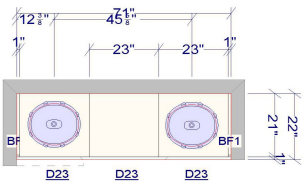

Rachel Stone
Schreiber Remodel
715 South 100 East
Rachel
713-855-2824

Master Bath
Slim Shaker
Walnut Weathered Cedar
625-192SBZ on Drawers