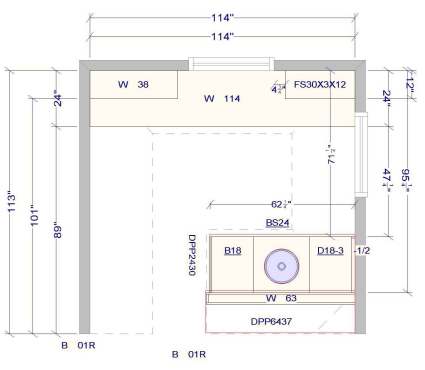

Master Bath
Slim Shaker
Walnut Weathered Cedar
625-192SBZ on Drawers

Basement Bar
Slim Shaker
Red Oak
Molasses
625-190SBZ

All dimensions size designations given are subject to verification on job site and adjustment to fit job conditions.

This is an original design and must not be released or copied unless applicable fee has been paid or job order placed.

Designed: 3/27/2026
Printed: 4/9/2026