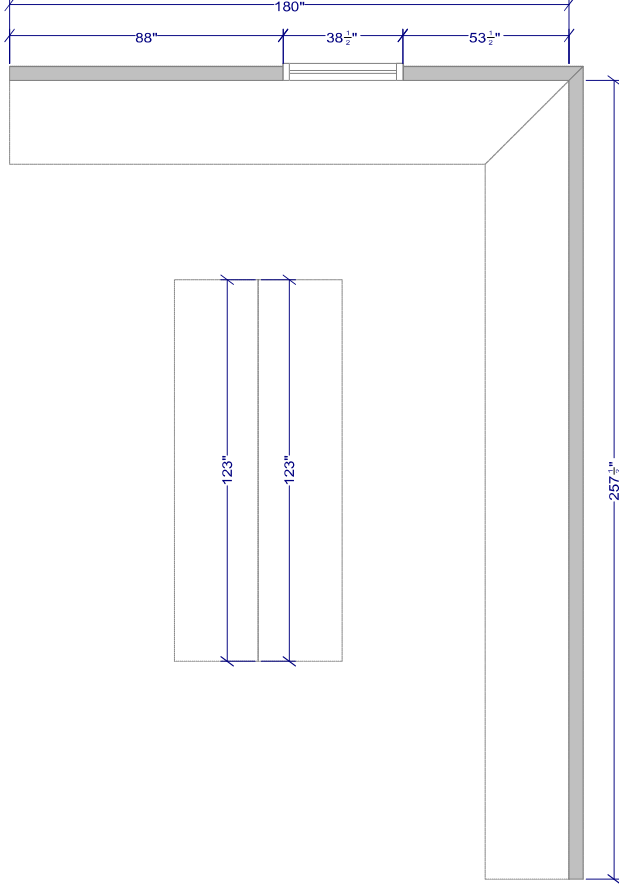

All dimensions _size designations given are subject to verification on job site and adjustment to fit job conditions.

2020

This is an original design and must not be released or copied unless applicable fee has been paid or job order placed.

Designed: 3/27/2026
Printed: 4/9/2026