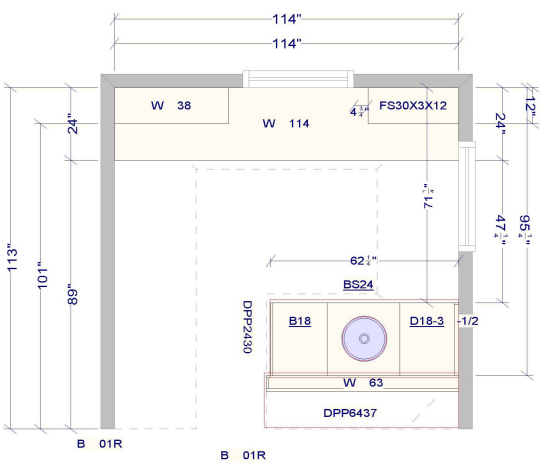

Basement Bar
Slim Shaker
Red Oak
Molasses
625-190SBZ