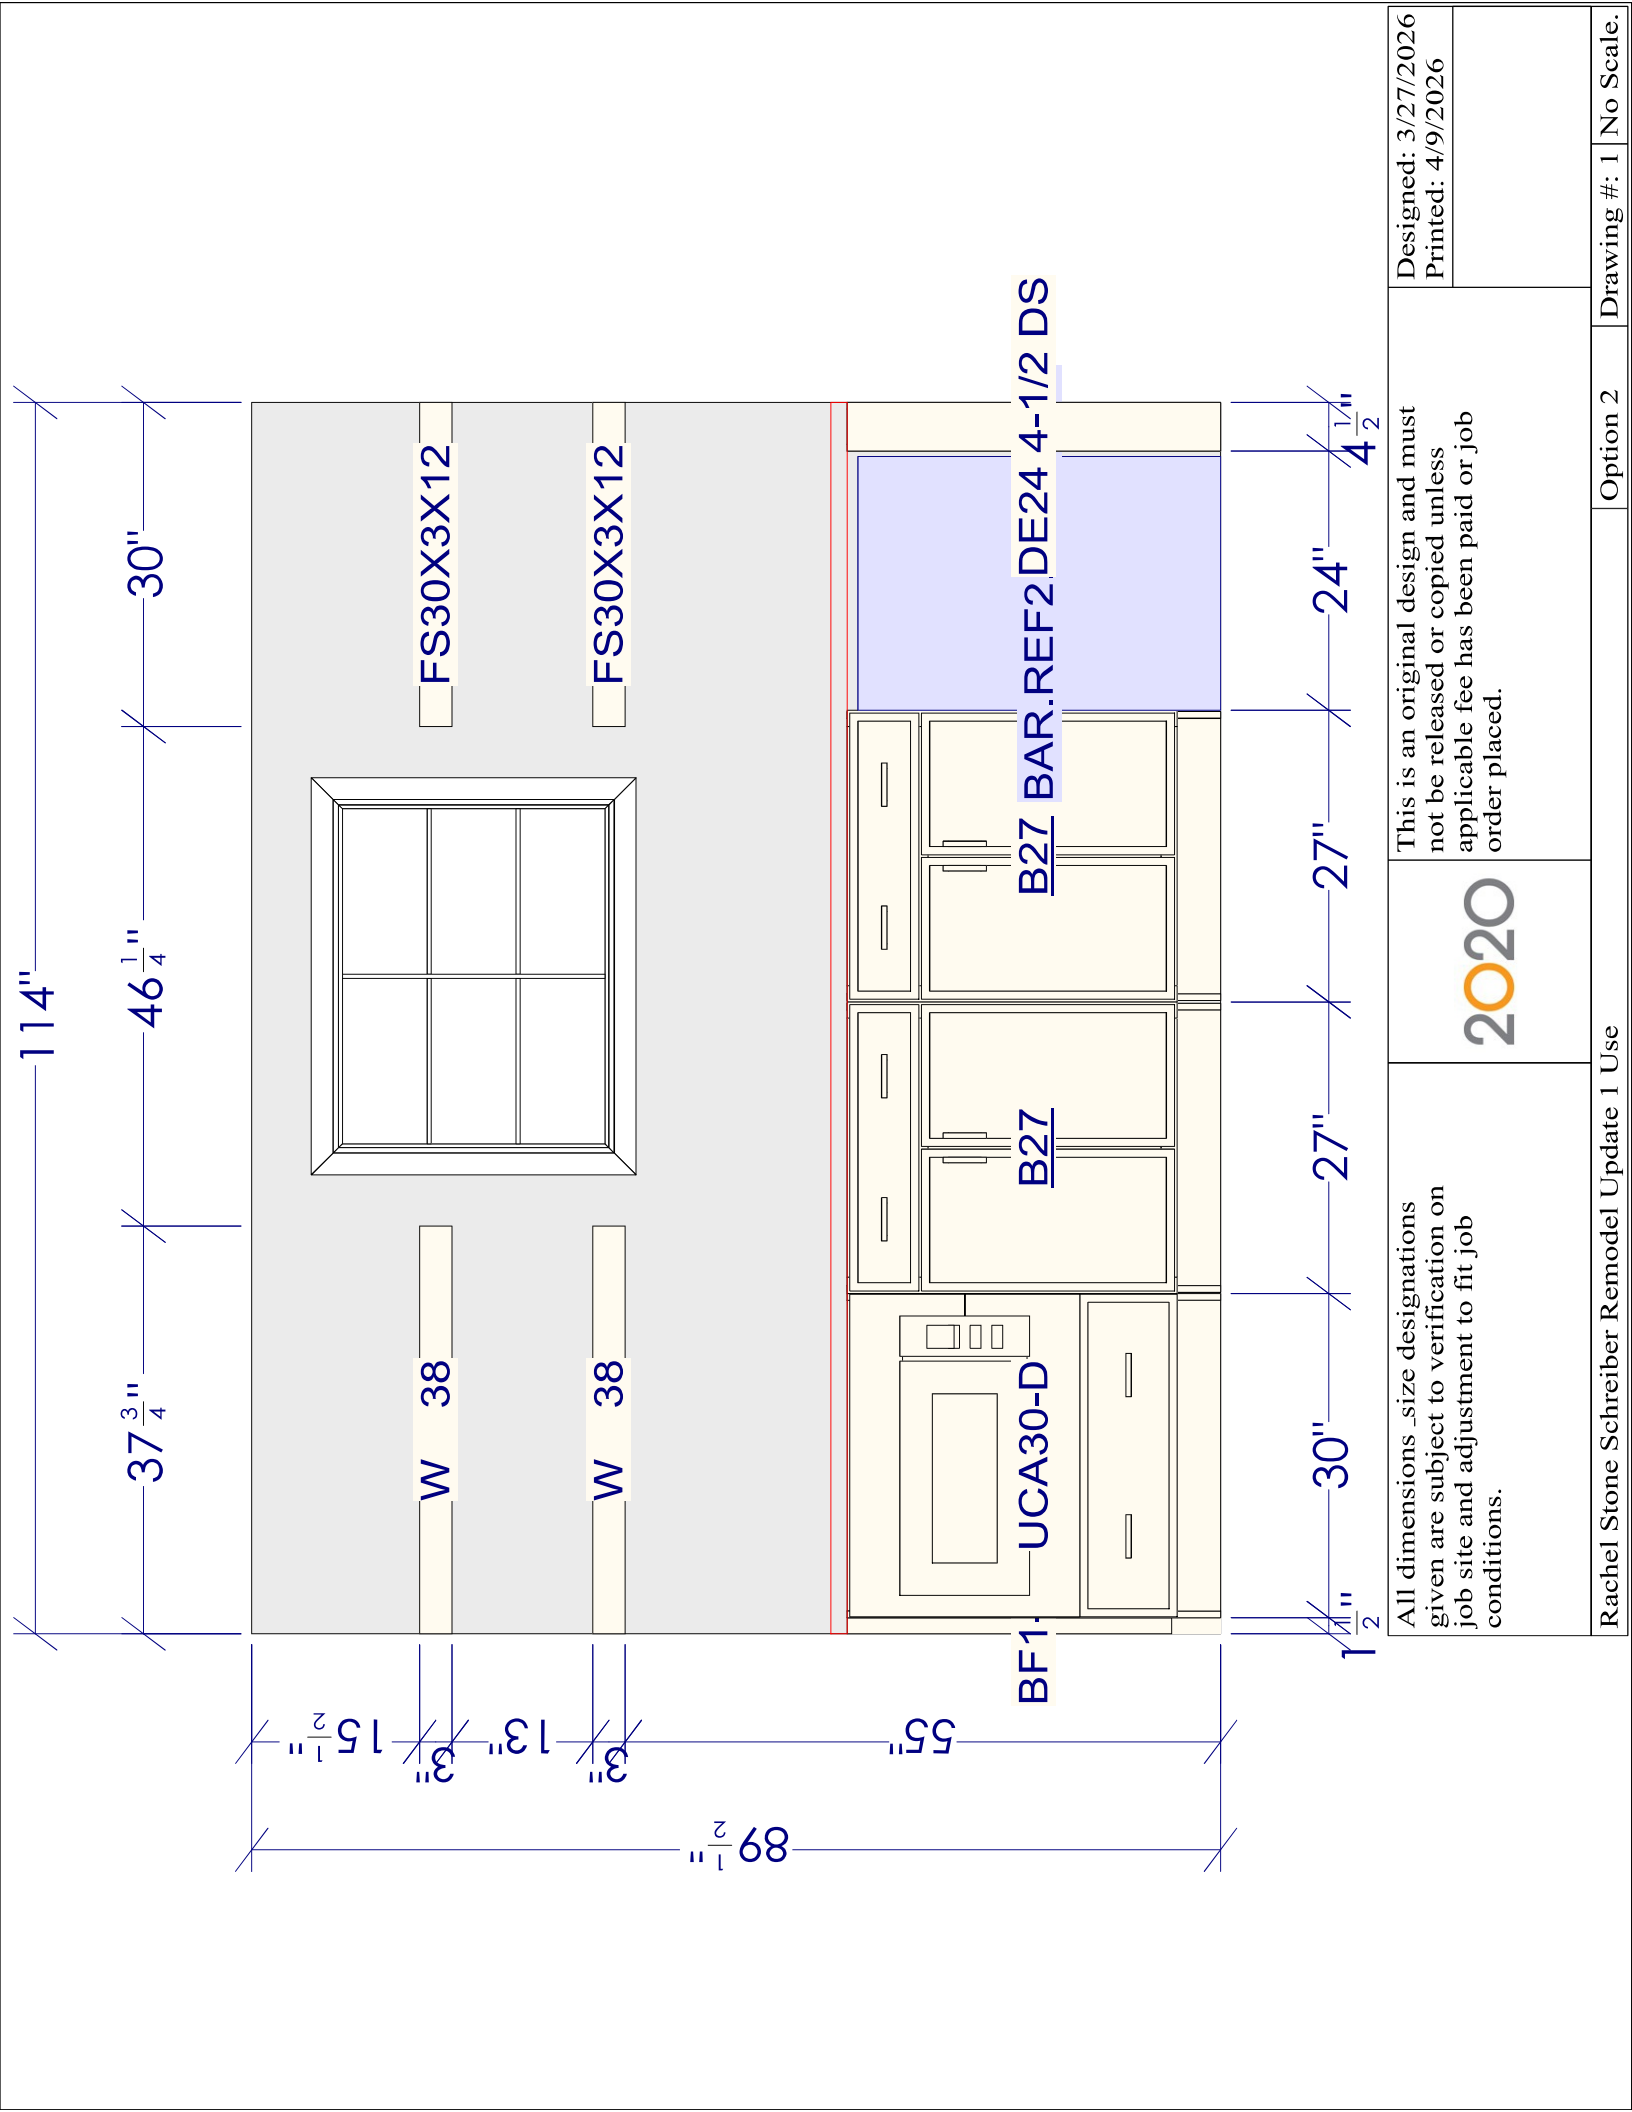

Designed: 3/27/2026
Printed: 4/9/2026

This is an original design and must not be released or copied unless applicable fee has been paid or job order placed.

All dimensions _size designations given are subject to verification on job site and adjustment to fit job conditions.