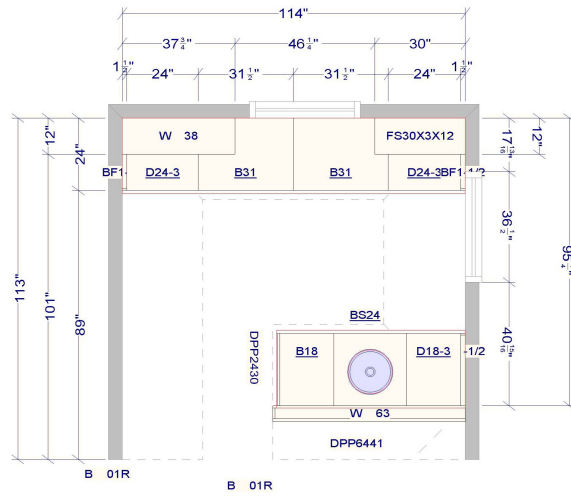

Rachel Stone
Schreiber Remodel
715 South 100 East
Rachel
713-855-2824

Master Bath
Slim Shaker
Walnut Weathered Cedar
625-192SBZ on Drawers

Basement Bar
Slim Shaker
Red Oak
Molasses
625-190SBZ

All dimensions size designations given are subject to verification on job site and adjustment to fit job conditions.

This is an original design and must not be released or copied unless applicable fee has been paid or job order placed.

Designed: 3/27/2026
Printed: 4/9/2026