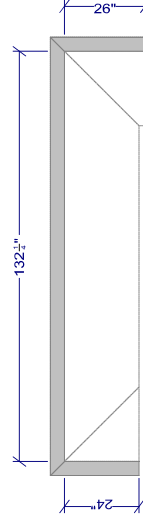

All dimensions _size designations given are subject to verification on job site and adjustment to fit job conditions.

2020

This is an original design and must not be released or copied unless applicable fee has been paid or job order placed.

Designed: 3/27/2026
Printed: 4/9/2026