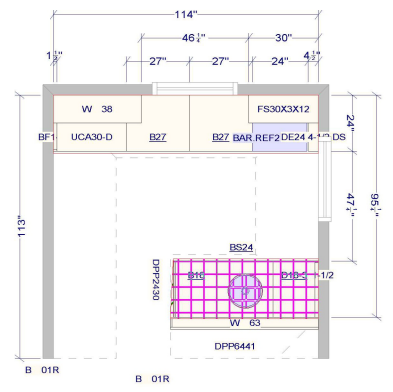

All dimensions size designations given are subject to verification on job site and adjustment to fit job conditions.

This is an original design and must not be released or copied unless applicable fee has been paid or job order placed.

Designed: 3/27/2026
Printed: 4/9/2026