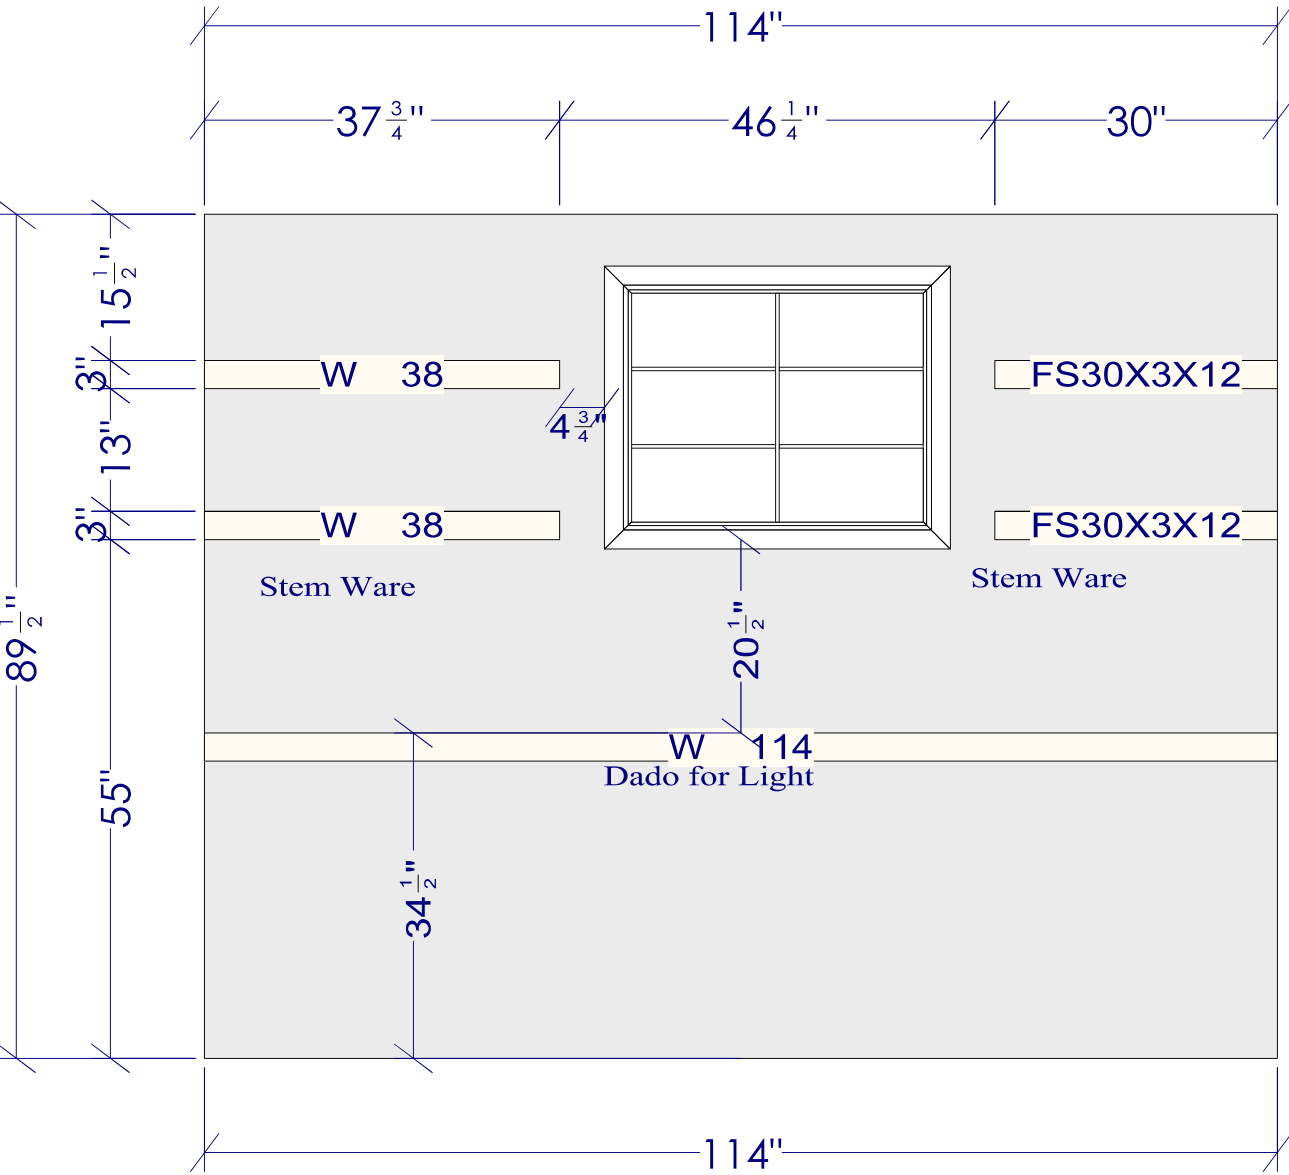

Basement Bar

Frameless (Euro)

Shelves

Red Oak

Molasses

Stem Ware on Bottom of Bottom Shelves

**Dado for LED Lights
1/2" Wide by 5/16" Deep
Set at back of Shelves
1" from back**

**Single 35 Quart
Trash Pull Out**