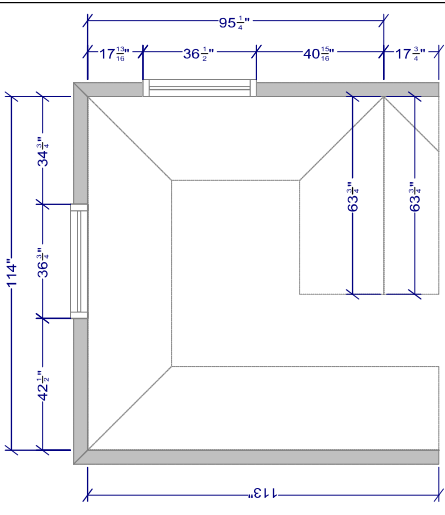

All dimensions _size designations given are subject to verification on job site and adjustment to fit job conditions.

2020

This is an original design and must not be released or copied unless applicable fee has been paid or job order placed.

Designed: 3/27/2026
Printed: 4/9/2026