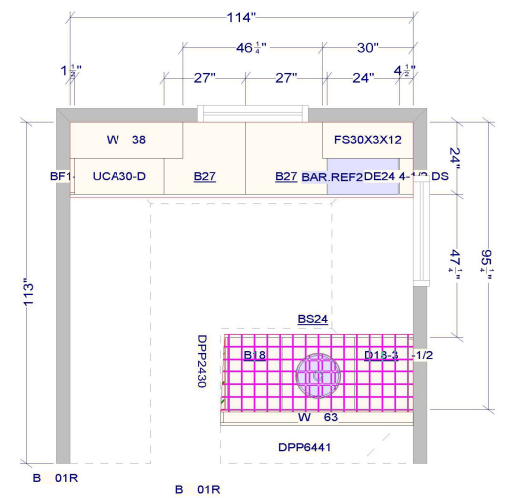

Rachel Stone
Schreiber Remodel
715 South 100 East
Rachel
713-855-2824

Master Bath
Slim Shaker
Walnut Weathered Cedar
625-192SBZ on Drawers

Basement Bar
Slim Shaker
Red Oak
Molasses
625-190SBZ

All dimensions size designations given are subject to verification on job site and adjustment to fit job conditions.

**625-320SBZ on D36-2
13" Long Handle**

**625-224SBZ on D30-3
OC Drawer and Single Lift Up
Door
9-1/4" Long Handle**

**625-160SBZ on Doors
and D16-2
6-3/4" Long Handle**

All dimensions and size designations given are subject to verification on job site and adjustment to fit job conditions.