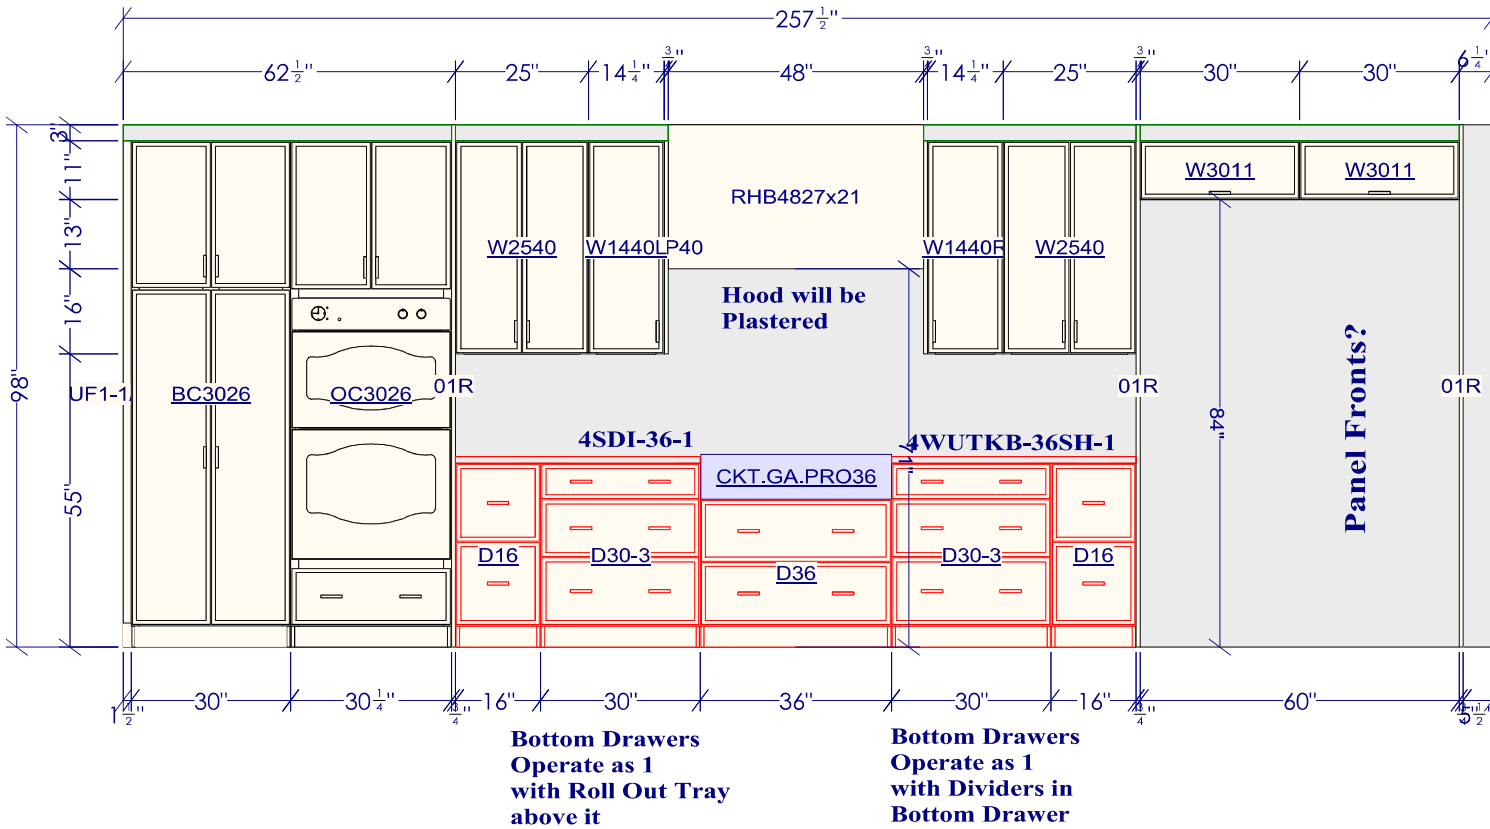

**625-320SBZ on D36-2
13" Long Handle**

**625-224SBZ on D30-3
OC Drawer and Single Lift Up
Door
9-1/4" Long Handle**

**625-160SBZ on Doors
and D16-2
6-3/4" Long Handle**

All dimensions and size designations given are subject to verification on job site and adjustment to fit job conditions.