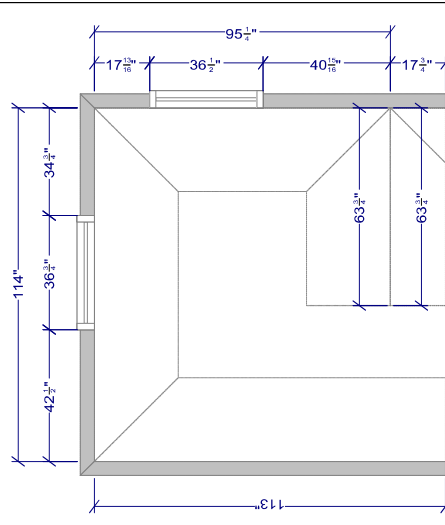

All dimensions _size designations given are subject to verification on job site and adjustment to fit job conditions.

2020

This is an original design and must not be released or copied unless applicable fee has been paid or job order placed.

Designed: 3/27/2026
Printed: 4/9/2026